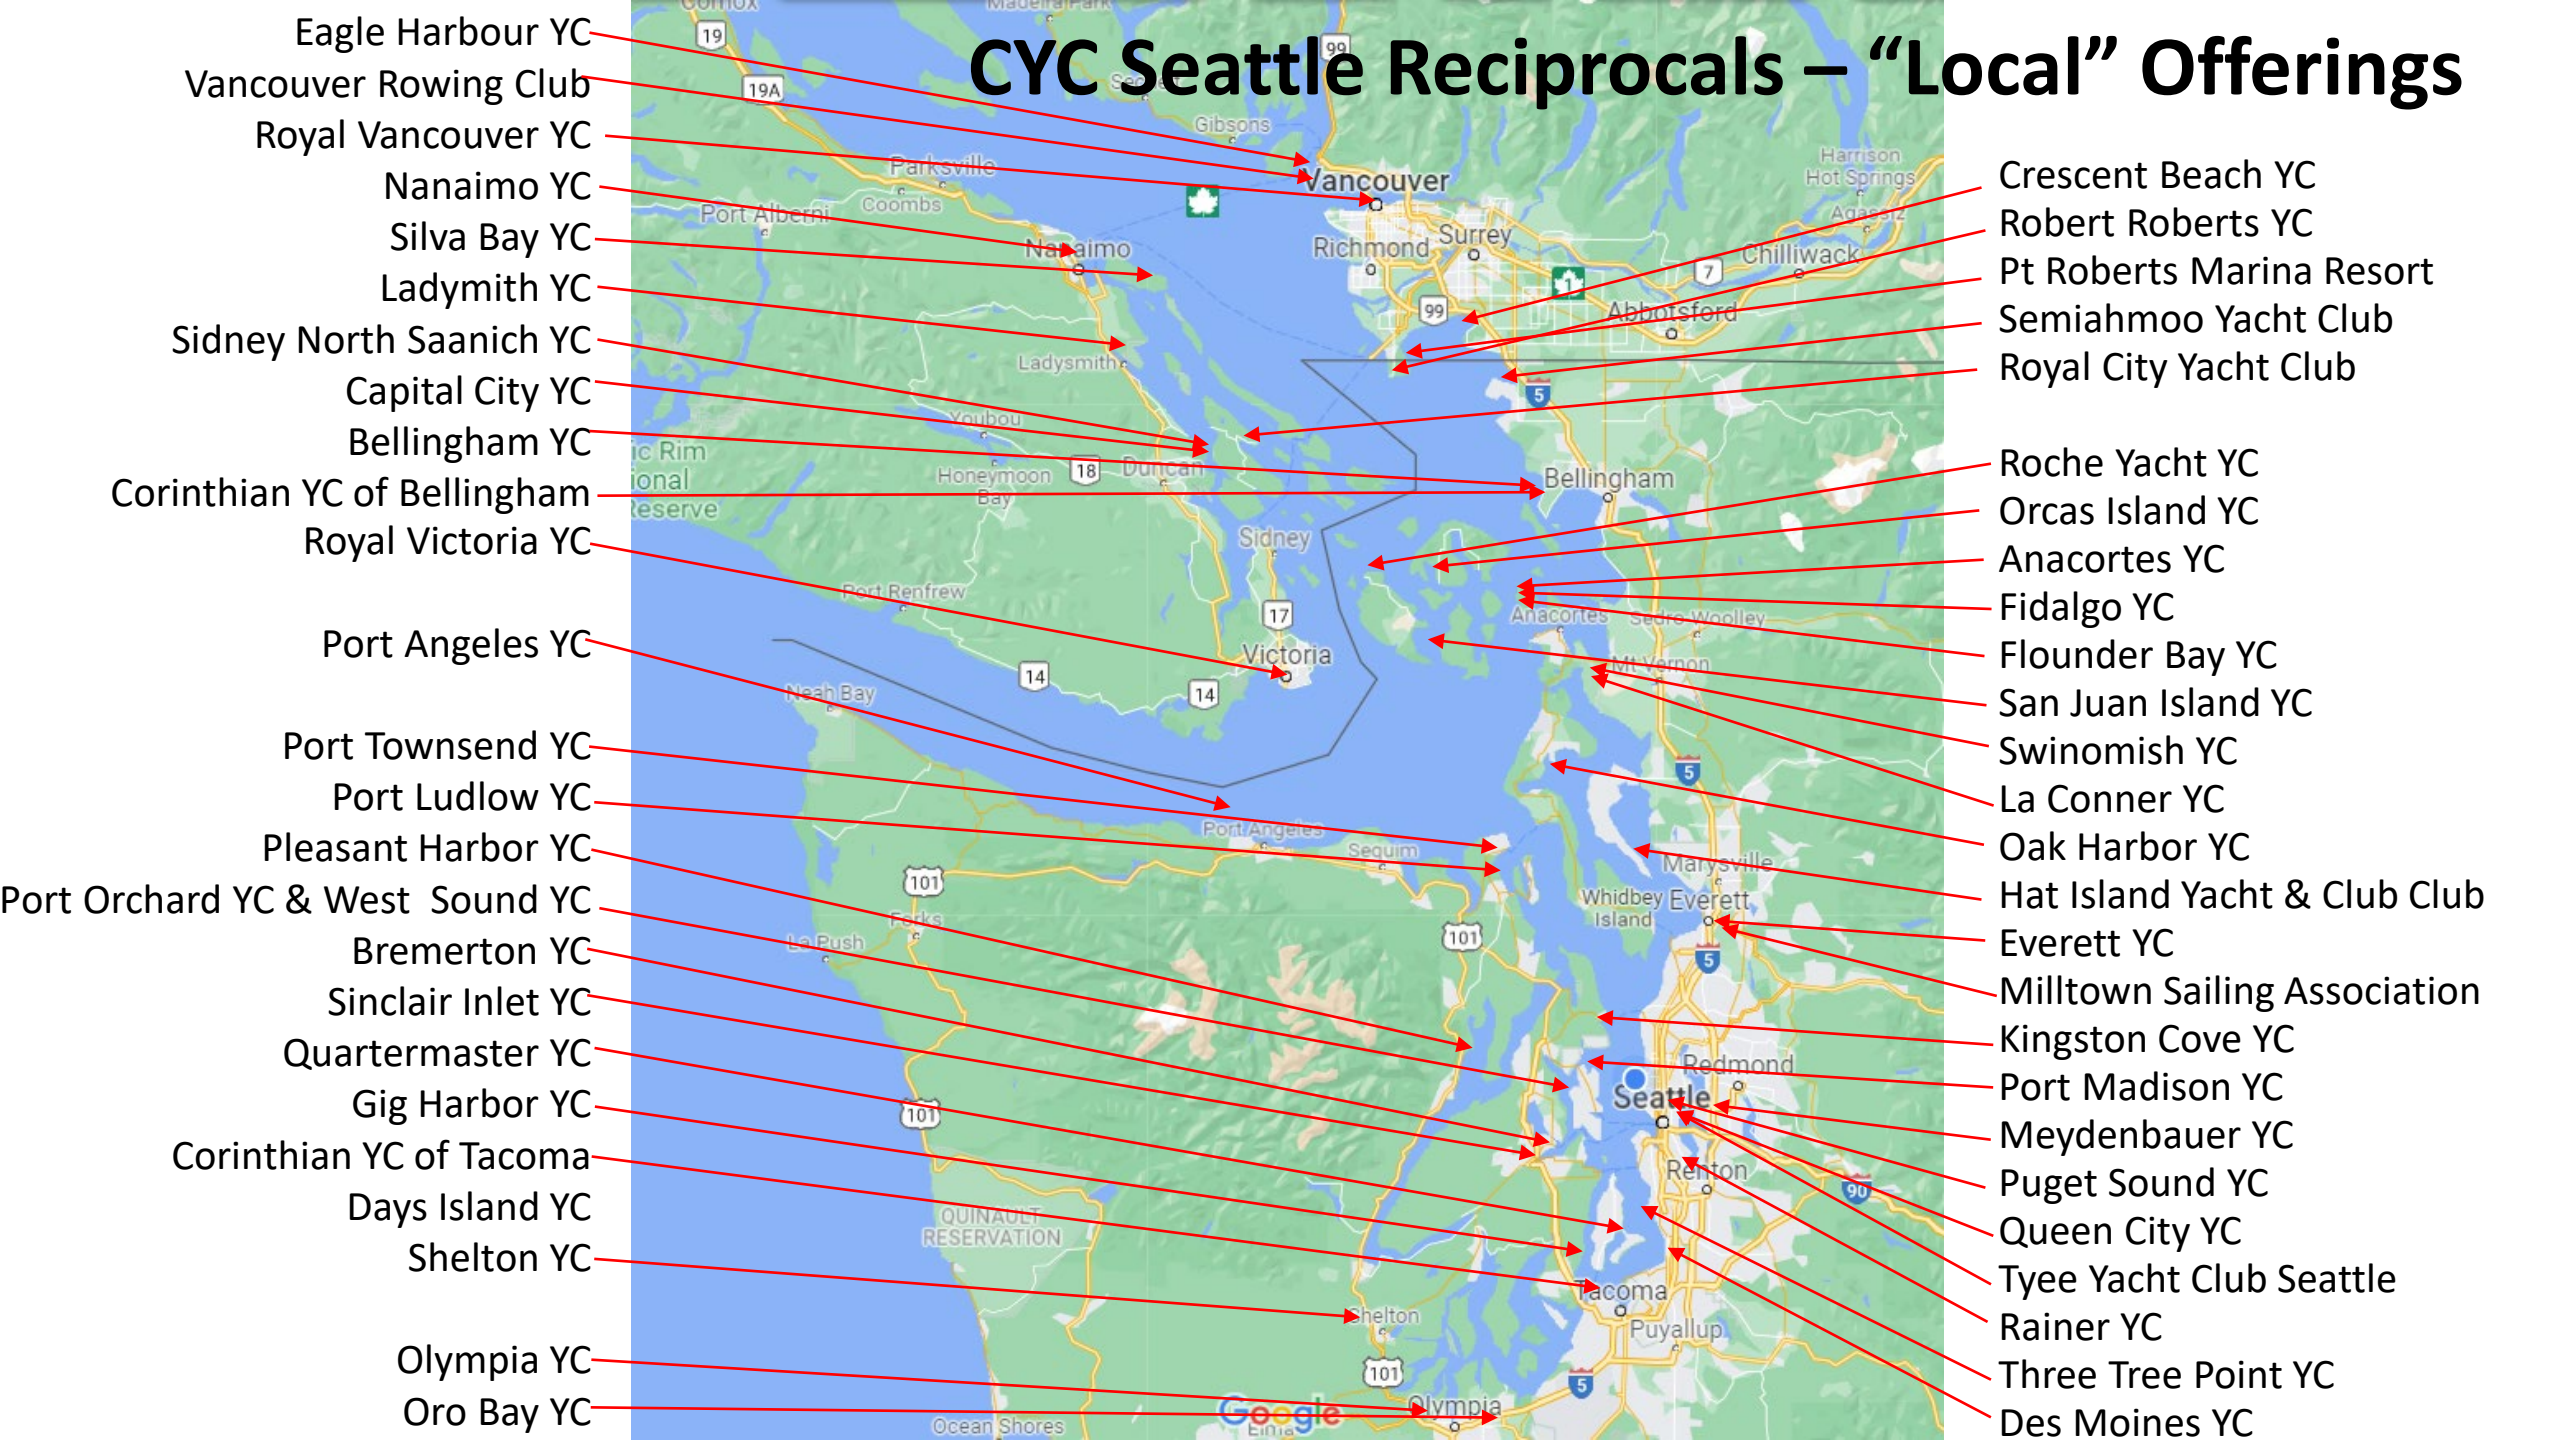

CYC Seattle Reciprocals – “Local” Offerings

CYC Seattle Reciprocals

More West Coast Offerings

More Distant Offerings

Juneau YC
Acapulco YC
Hawaii YC
Lahaina YC
Vallarta YC

- Kelowna YC
- Richland YC
- Yakima Valley YC
- Clover Islands YC
- Astoria YC
- Longview YC
- Portland YC
- Rose City YC
- Tyee YC Portland
- Willamette Sailing Club
- Richmond YC
- Encinal YC
- San Francisco YC
- Oakland YC
- Sequoia Yacht Club
- Monterey Peninsula YC
- Morro Bay YC
- Ventura YC
- Channel Islands YC
- Kings Harbor YC
- Cabrillo Beach YC
- Long Beach YC
- Alamitos Bay YC
- Newport Beach YC
- Southwestern YC
- Coronado Cays YC